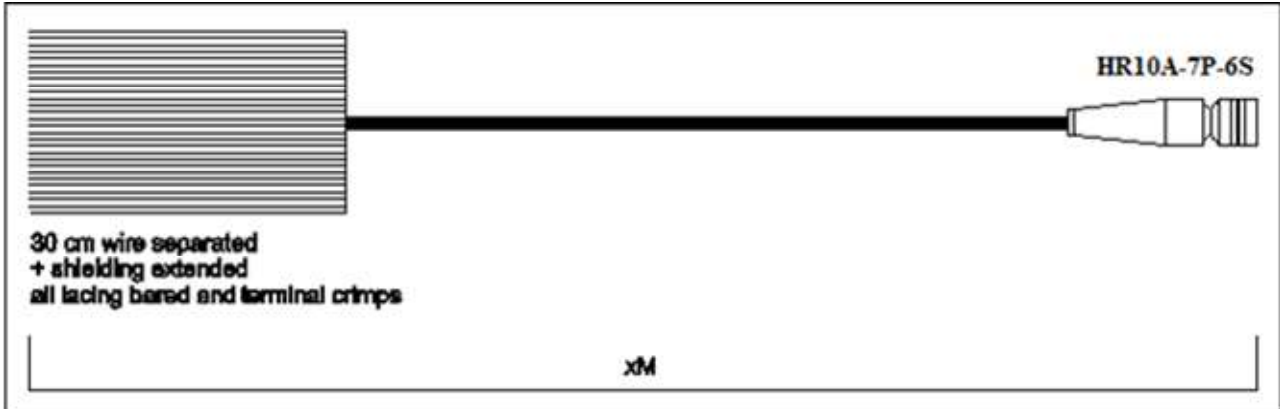

CABLE MISC-FULL-HR-6S-OP-xM wiring code

PIN		HIROSE HR-10A-7P-6S
1	---	Red wire
2	---	Yellow wire
3	---	Green wire
4	---	Orange wire
5	---	Brown wire
6	---	Black wire
Shield		(transparent)