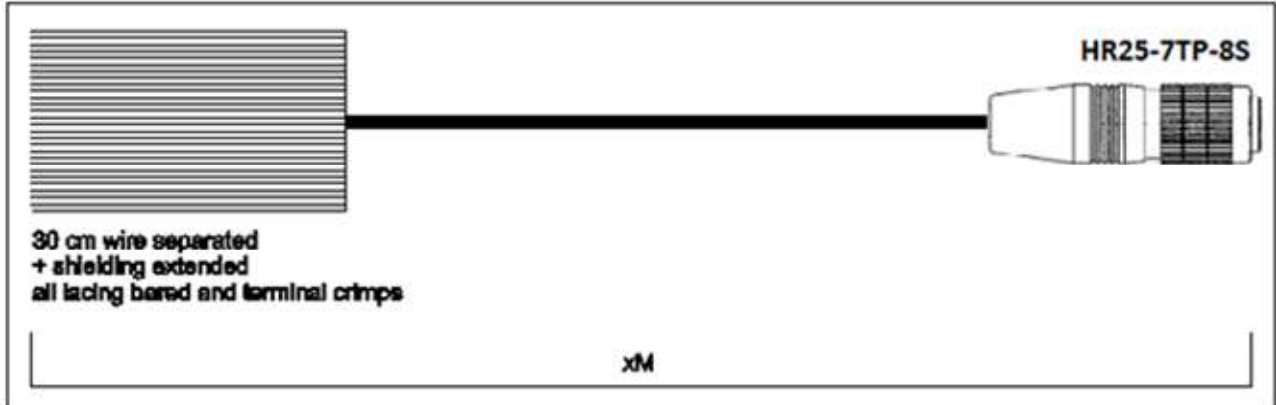

CABLE MISC-FULL-HR-8S-OP-xM wiring code

PIN		HR25-7TP-8S
1	---	Green wire
2	---	Brown wire
3	---	Yellow wire
4	---	Orange wire
5	---	Blue wire
6	---	Violet wire
7	---	Red wire
8	---	Black wire
Shield		(extended w d with AWG20, tr , transparent)

Connectortype: Hirose HR25-7TP-8S

Cabletype: 8 x AWG28, shielded, black (RAL9005), U 5), UL S L Style 2 e 2464/1061

Terminal crimp: grey (AWG26), wh , white (AWG20)