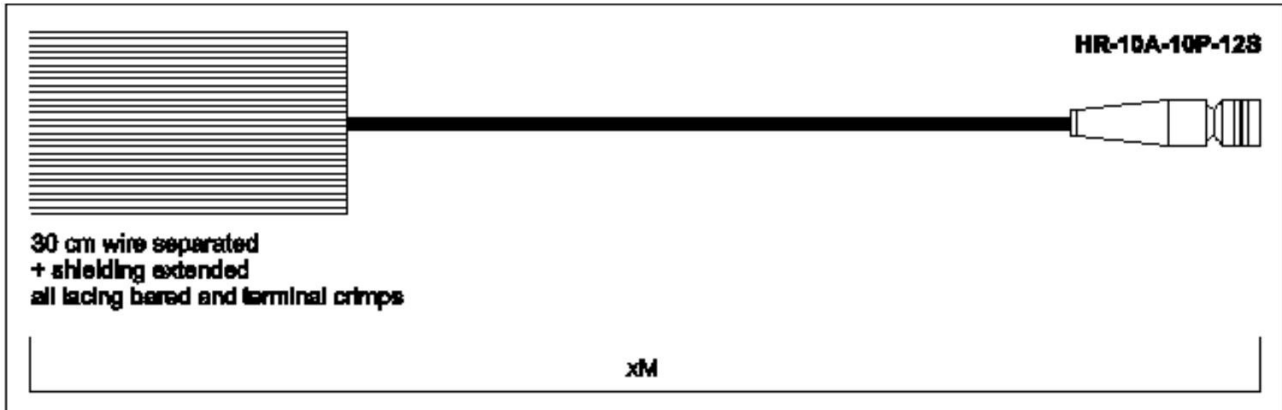

CABLE MISC-FULL-HR-12S-OP-xM wiring code

PIN
1
2
3
4
5
6
7
8
9
10
11
12
Shield

HR-10A-10P-12S
White wire
Brown wire
Green wire
Yellow wire
Grey wire
Pink wire
Blue wire
Red wire
Black wire
Violet wire
Pink/grey wire
Red/blue wire
(transparent)